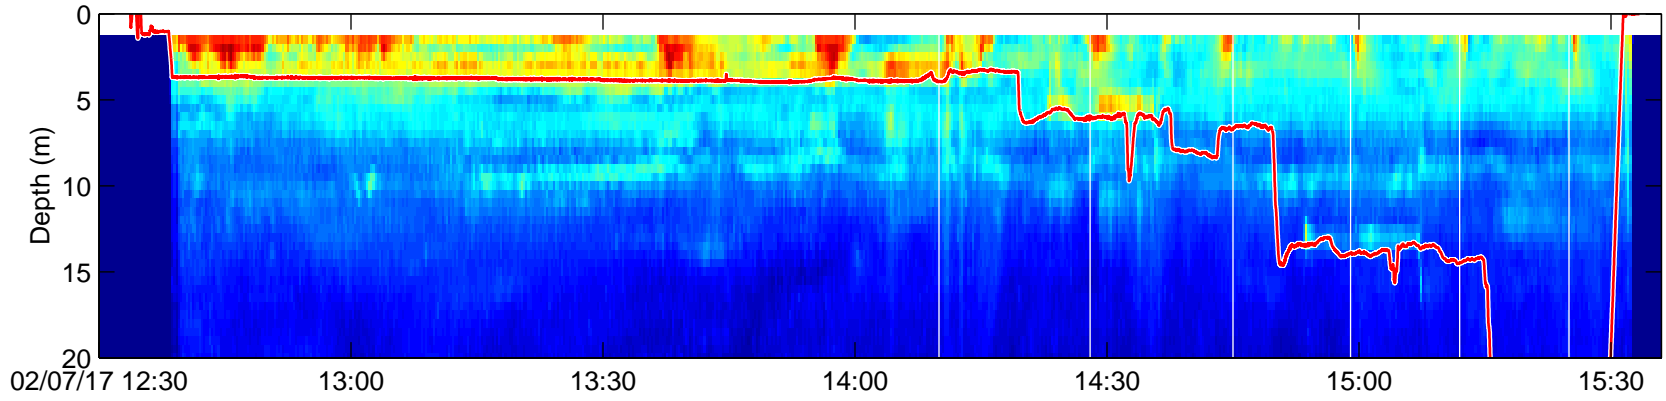

Backscatter with Fish depth

Temperature